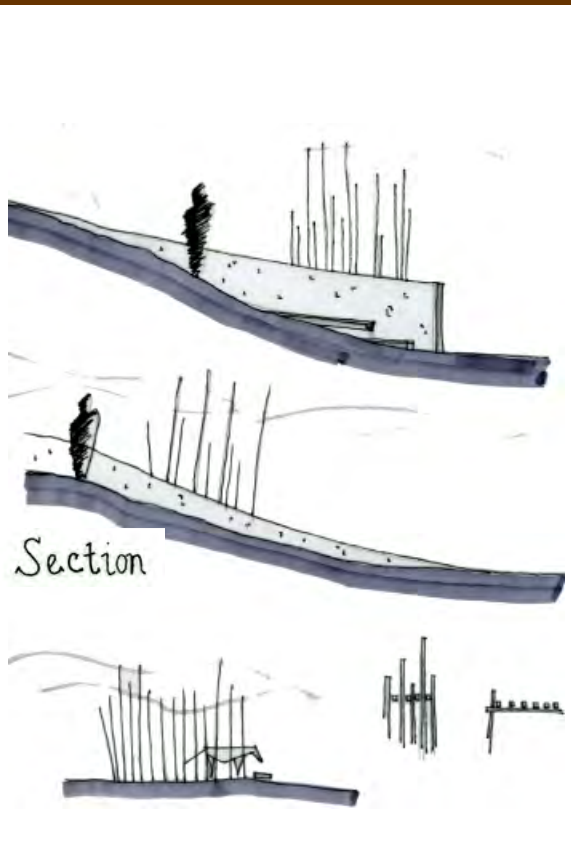

argentina '07

[home](#) [site](#) [colonial house](#) [stables](#) [observatory](#) [winery](#) [fishing lodge](#) [photos](#) [links](#)

OBSERVATORIO DE LOS CONDORES

While the adventurer moves along the path, one would come upon the isolated programmatic elements revealing the transition from the heavy grounded spaces, starting at the hitchin' post, to the spaces of the shelter and parilla, that each lift off the ground more and more, ending at the observatory, as it takes off from the ground.

CONCEPT	SITE	HORSE CORRAL	OBSERVATORY	PARILLA	SHELTER
---------	------	--------------	-------------	---------	---------

argentina '07

[home](#) [site](#) [colonial house](#) [stables](#) [observatory](#) [winery](#) [fishing lodge](#) [photos](#) [links](#)