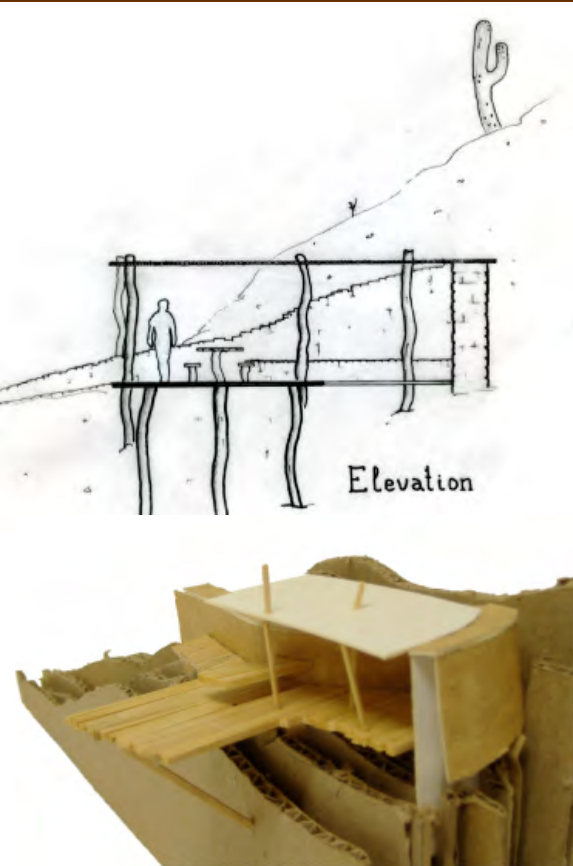

argentina '07

[home](#) [site](#) [colonial house](#) [stables](#) [observatory](#) [winery](#) [fishing lodge](#) [photos](#) [links](#)

OBSERVATORIO DE LOS CONDORES

While the adventurer moves along the path, one would come upon the isolated programmatic elements revealing the transition from the heavy grounded spaces, starting at the hitchin' post, to the spaces of the shelter and parilla, that each lift off the ground more and more, ending at the observatory, as it takes off from the ground.

CONCEPT	SITE	HORSE CORRAL	OBSERVATORY	PARILLA	SHELTER
---------	------	--------------	-------------	---------	---------

argentina '07

[home](#) [site](#) [colonial house](#) [stables](#) [observatory](#) [winery](#) [fishing lodge](#) [photos](#) [links](#)

CONCEPT | SITE | HORSE CORRAL | OBSERVATORY | PARILLA | SHELTER

argentina '07

[home](#) [site](#) [colonial house](#) [stables](#) [observatory](#) [winery](#) [fishing lodge](#) [photos](#) [links](#)

Elevation