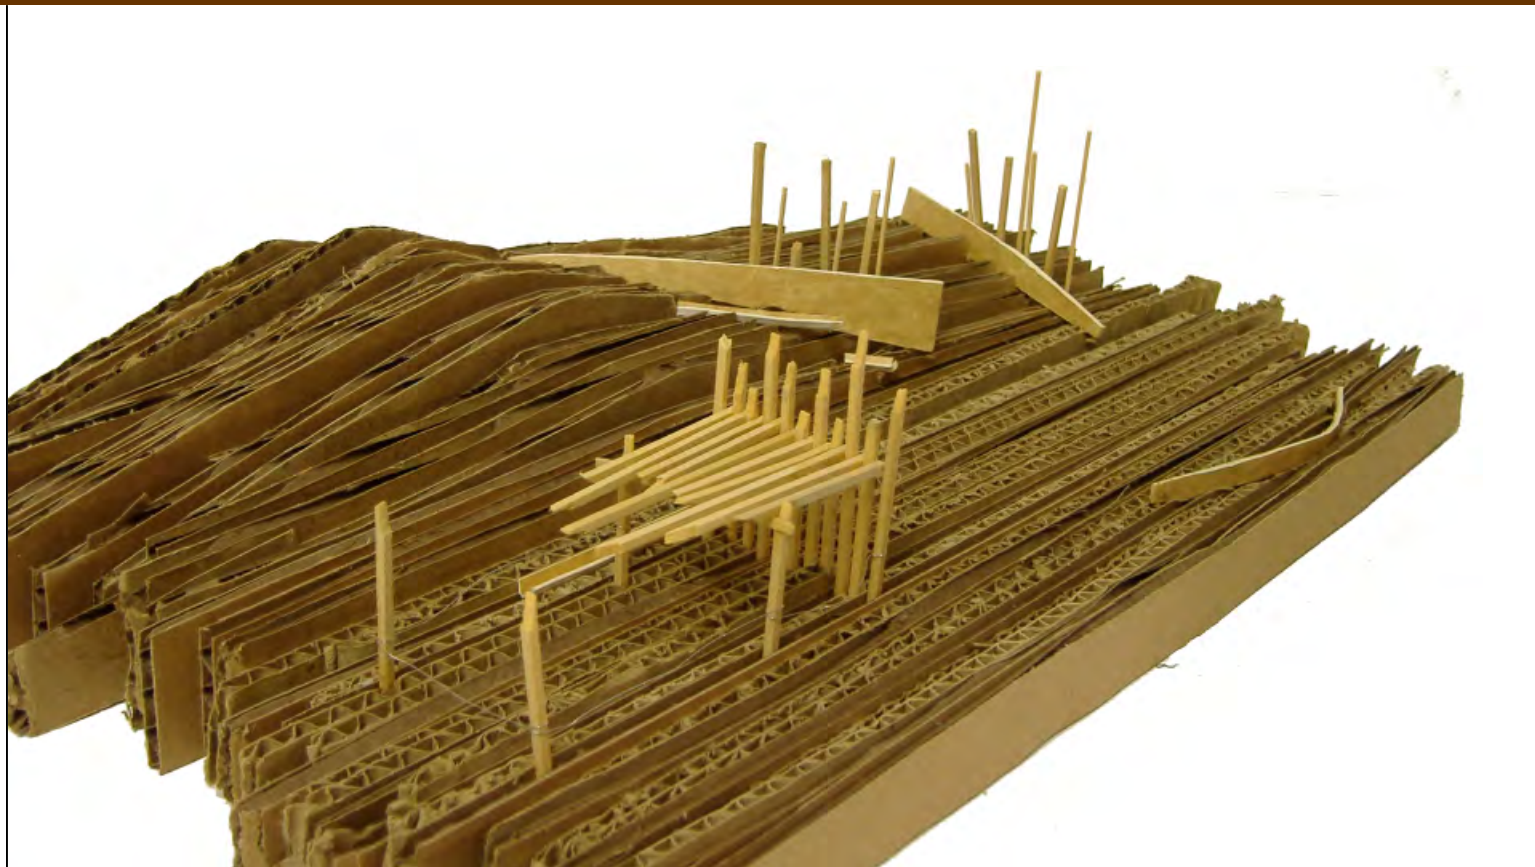

argentina '07

[home](#) [site](#) [colonial house](#) [stables](#) [observatory](#) [winery](#) [fishing lodge](#) [photos](#) [links](#)

CONCEPT	SITE	HORSE CORRAL	OBSERVATORY	PARILLA	SHELTER