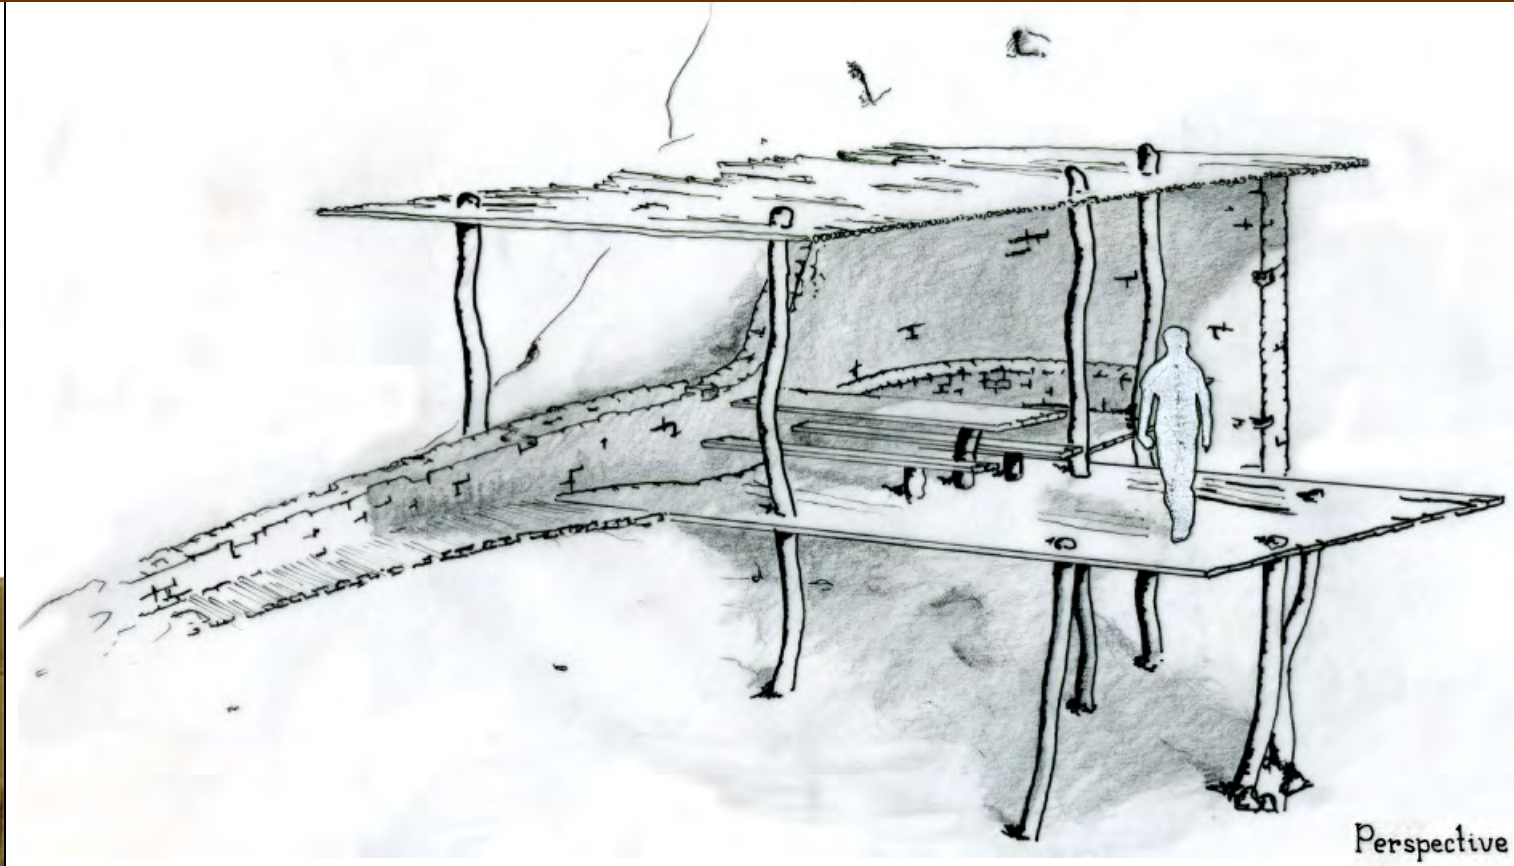

argentina '07

[home](#) [site](#) [colonial house](#) [stables](#) [observatory](#) [winery](#) [fishing lodge](#) [photos](#) [links](#)

OBSERVATORIO DE LOS CONDORES

While the adventurer moves along the path, one would come upon the isolated programmatic elements revealing the transition from the heavy grounded spaces, starting at the hitchin' post, to the spaces of the shelter and parilla, that each lift off the ground more and more, ending at the observatory, as it takes off from the ground.

CONCEPT | SITE | HORSE CORRAL | OBSERVATORY | PARILLA | SHELTER

argentina '07

[home](#) [site](#) [colonial house](#) [stables](#) [observatory](#) [winery](#) [fishing lodge](#) [photos](#) [links](#)

Elevation