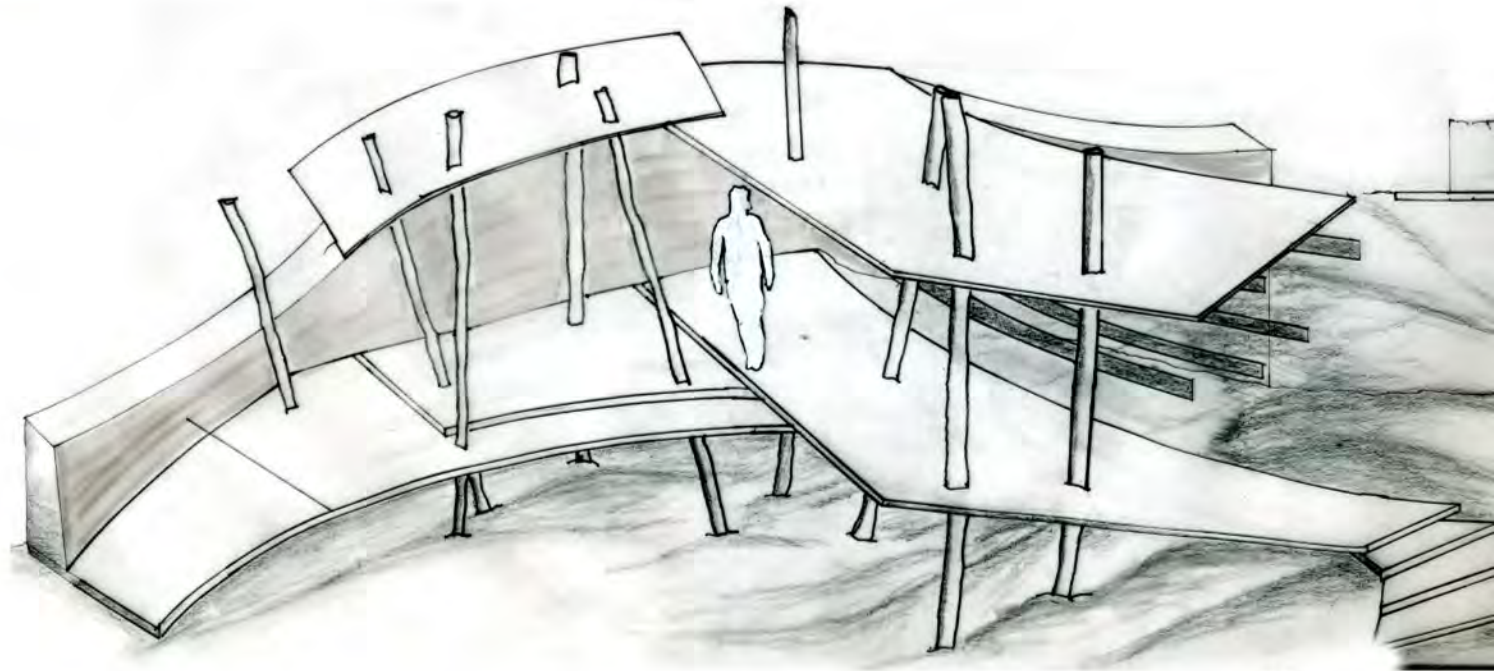

argentina '07

[home](#) [site](#) [colonial house](#) [stables](#) [observatory](#) [winery](#) [fishing lodge](#) [photos](#) [links](#)

Perspective

CONCEPT

SITE

HORSE CORRAL

OBSERVATORY

PARILLA

SHELTER