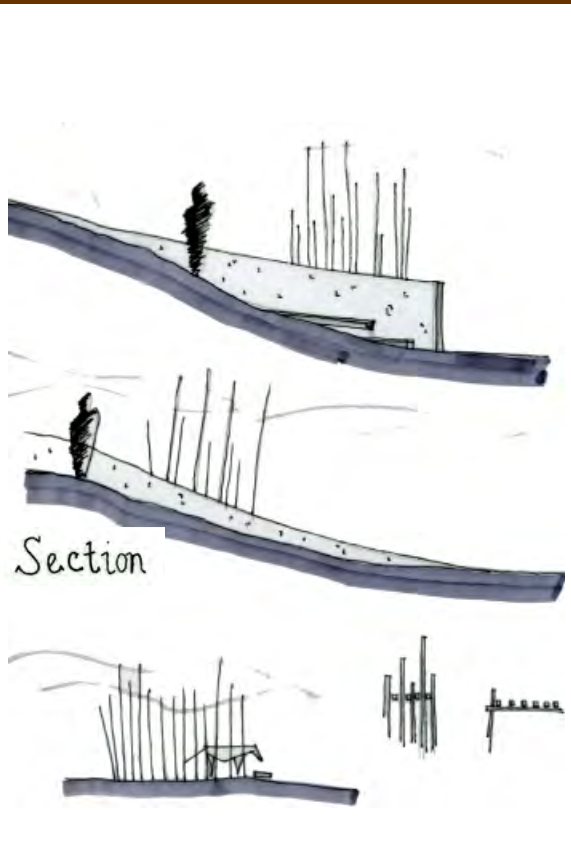

argentina '07

[home](#) [site](#) [colonial house](#) [stables](#) [observatory](#) [winery](#) [fishing lodge](#) [photos](#) [links](#)

OBSERVATORIO DE LOS CONDORES

While the adventurer moves along the path, one would come upon the isolated programmatic elements revealing the transition from the heavy grounded spaces, starting at the hitchin' post, to the spaces of the shelter and parilla, that each lift off the ground more and more, ending at the observatory, as it takes off from the ground.

CONCEPT	SITE	HORSE CORRAL	OBSERVATORY	PARILLA	SHELTER
---------	-------------	--------------	-------------	---------	---------

argentina '07

[home](#) [site](#) [colonial house](#) [stables](#) [observatory](#) [winery](#) [fishing lodge](#) [photos](#) [links](#)