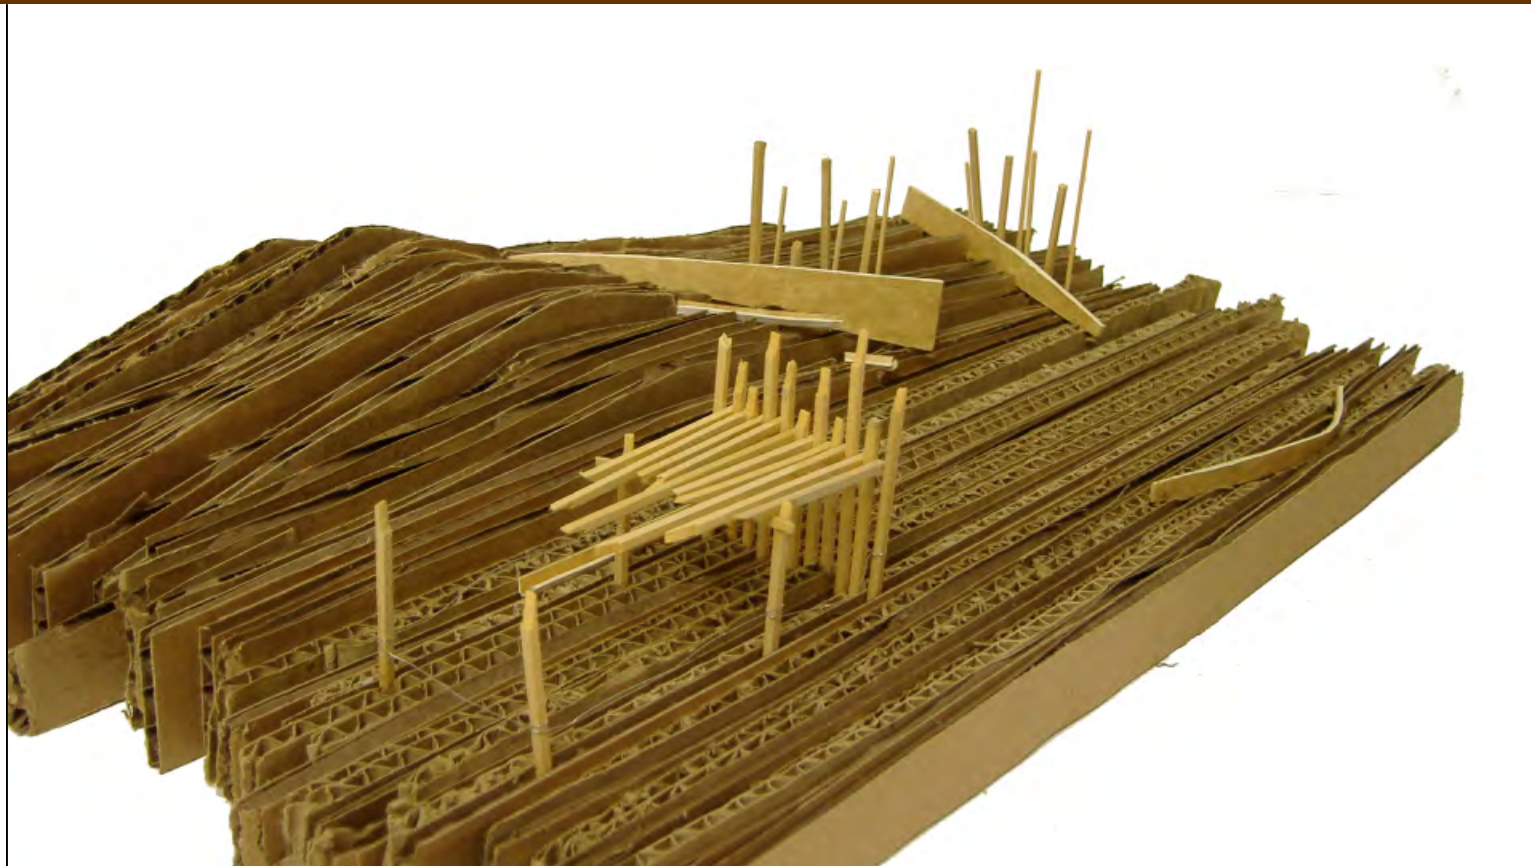

argentina '07

[home](#) [site](#) [colonial house](#) [stables](#) [observatory](#) [winery](#) [fishing lodge](#) [photos](#) [links](#)

CONCEPT	SITE	HORSE CORRAL	OBSERVATORY	PARILLA	SHELTER